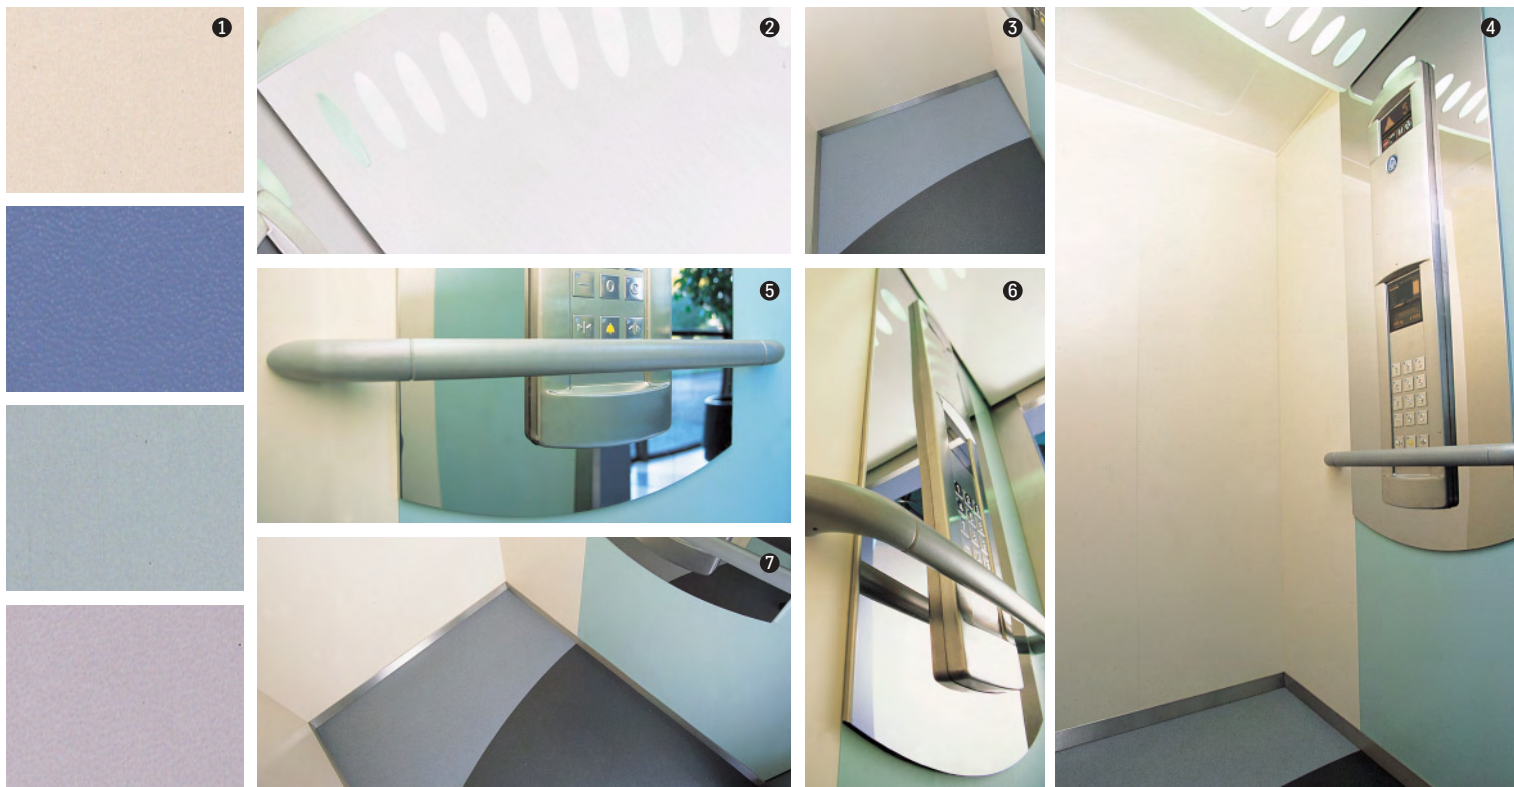

ColorLand®

For harmony of color
and shape

ThyssenKrupp Elevator France

ThyssenKrupp

Nothing short of bicolor and so easy to live with ! ColorLand tempers its simplicity with a little touch of color fantasy... for the pleasure of users of both residential buildings and office blocks.
ColorLand: three combinations of pastel colors are very pleasing !

1 Material and colors

“Sand yellow” plasticized sheet metal.
“Pastel blue” plasticized sheet metal.
“Pastel green” plasticized sheet metal.
“Light gray” plasticized sheet metal.

2 Luminous ceiling

Flat in single section.
Sheet metal painted in white epoxy.
“Lexan” band lighting and drop-shaped lighting assuring 100 lux evenly distributed at floor level. Round cut-out on front access face for lighting between car and landing in which an emergency lighting unit can be fitted as option.

Mirror

In mirror polished stainless steel around the COP.

Panels and access face

220 stain finish stainless steel. Engraved “elephant hide” as option.

5 Handrail

Ergonomic, slightly rounded in solid aluminium, gray painted, 860 mm long. Positioned according to customer’s requirements.
Additional handrails available as option.

6 Link Car Operating Panel

COP in 220 stain finish stainless steel
Call buttons in mirror polished stainless steel; dynamic signaling display; display for supervision panel and interactive dialogue.

7 Floor